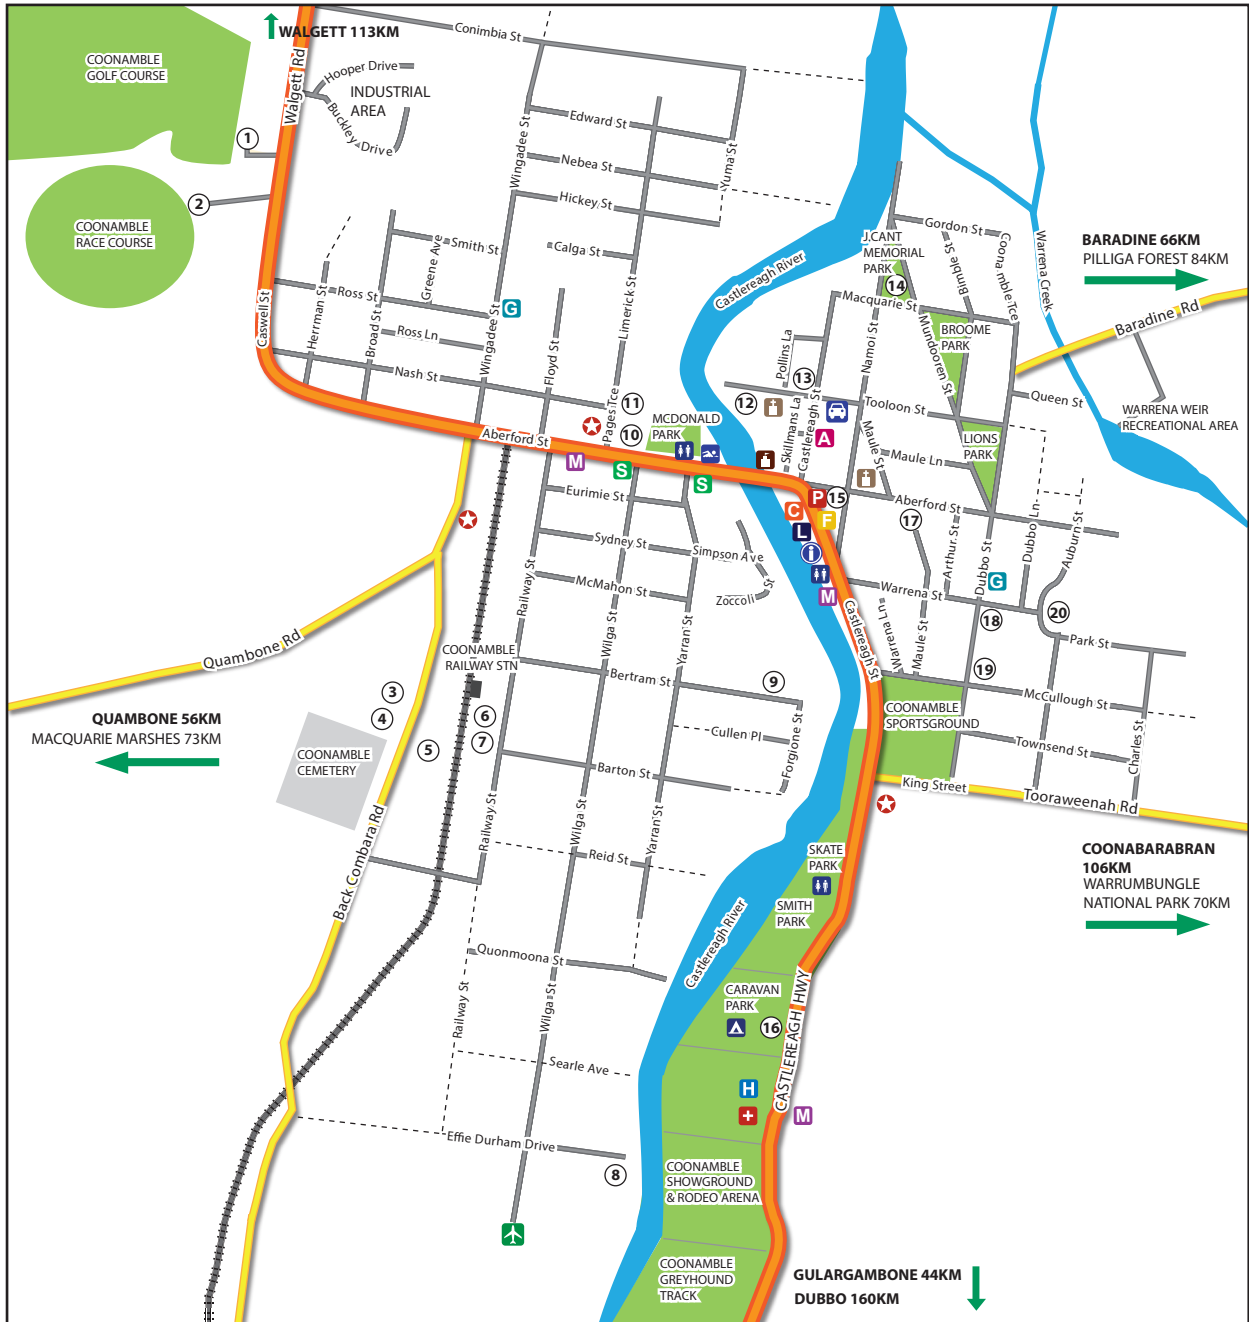

Coonamble Town Map

MAP LEGEND

State Hwy	Library	Ambulance	Post Office	Museum	Aerodrome	Camping
Regional Road	Motel	Hospital	Fire Station	Church	Public Swimming Pool	Information Centre
Local Road (sealed)	Fuel Station	Coonamble Shire Council	General Store	Art Gallery	Supermarket	NRMA/ Countrylink
Local Road (unsealed)						
Railroad						
Park/Reserve						
Waterbody						

- | | | | |
|---------------------|-------------------------------|---------------------------------|------------------|
| 1. Golf Club | 7. Saleyards | 12. St Brigid's School | 17. High School |
| 2. Jockey Club | 8. Vet Surgery | 13. RSL | 18. TAFE |
| 3. Sheepyards | 9. Public School & Pre-School | 14. Scouts Hall Art Studio | 19. Pre-School |
| 4. Avdata Truckwash | 10. Bowling Club | 15. Police Station & Courthouse | 20. Old Cemetery |
| 5. Council Depot | 11. Tennis Courts | 16. Public Dump Point | |